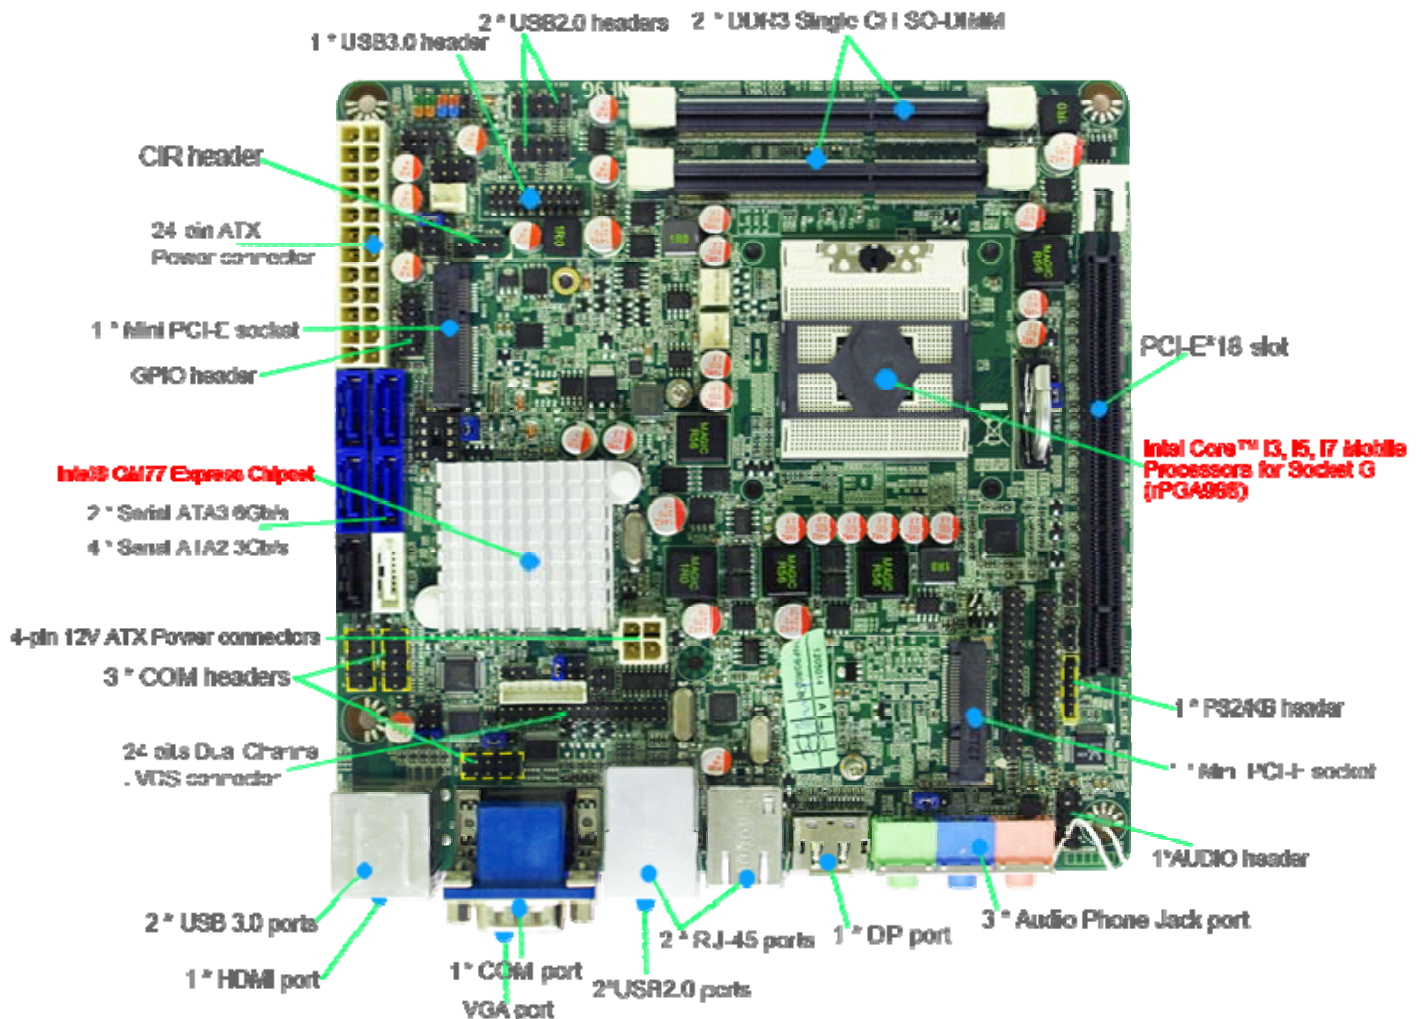

Mini-ITX Motherboard

NF9G-QM77

1. Intel® QM77 Express Chipset
2. Supports Intel Core™ i3, i5, i7 Mobile Processors for Socket G (rPGA988)
3. 2 * Dual Channel DDR3-1333/1066 up to 16GB
4. Intel 82579LM & 82574L Gigabit LAN
5. Intel Active Management Technology (iAMT 8.0)
6. PCI Express x16 Slot
7. Integrated 24-bit Dual Channel LVDS
8. 4-port SATAII 3Gb/s & 2-port SATA III 6Gb/s with RAID 0, 1, 5, 10 Support
9. HDMI, DP and VGA Video Outputs
10. Support Jetway PCI-E Daughter card
11. Built-in Watchdog Timer Technology
12. Mini-ITX Form Factor (170mm x 170mm)