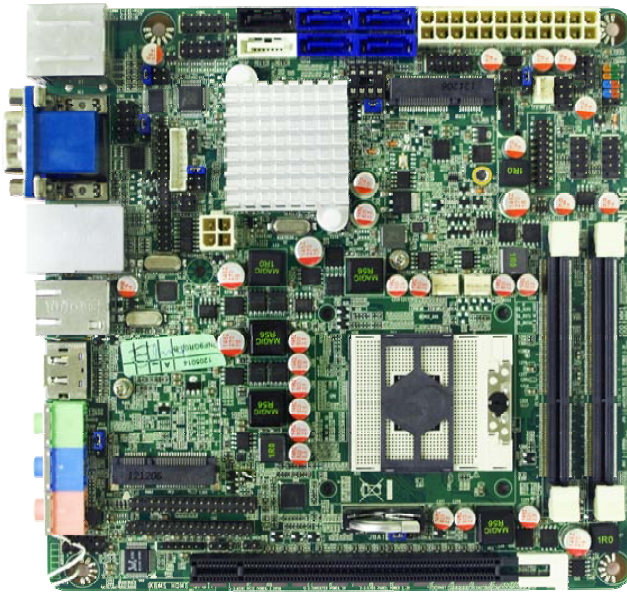

Mini-ITX Motherboard

NF9G-QM77

1. Intel® QM77 Express Chipset
2. Supports Intel Core™ i3, i5, i7 Mobile Processors for Socket G (rPGA988)
3. 2 * Dual Channel DDR3-1333/1066 up to 16GB
4. Intel 82579LM & 82574L Gigabit LAN
5. Intel Active Management Technology (iAMT 8.0)
6. PCI Express x16 Slot
7. Integrated 24-bit Dual Channel LVDS
8. 4-port SATAII 3Gb/s & 2-port SATA III 6Gb/s with RAID 0, 1, 5, 10 Support
9. HDMI, DP and VGA Video Outputs
10. Support Jetway PCI-E Daughter card
11. Built-in Watchdog Timer Technology
12. Mini-ITX Form Factor (170mm x 170mm)