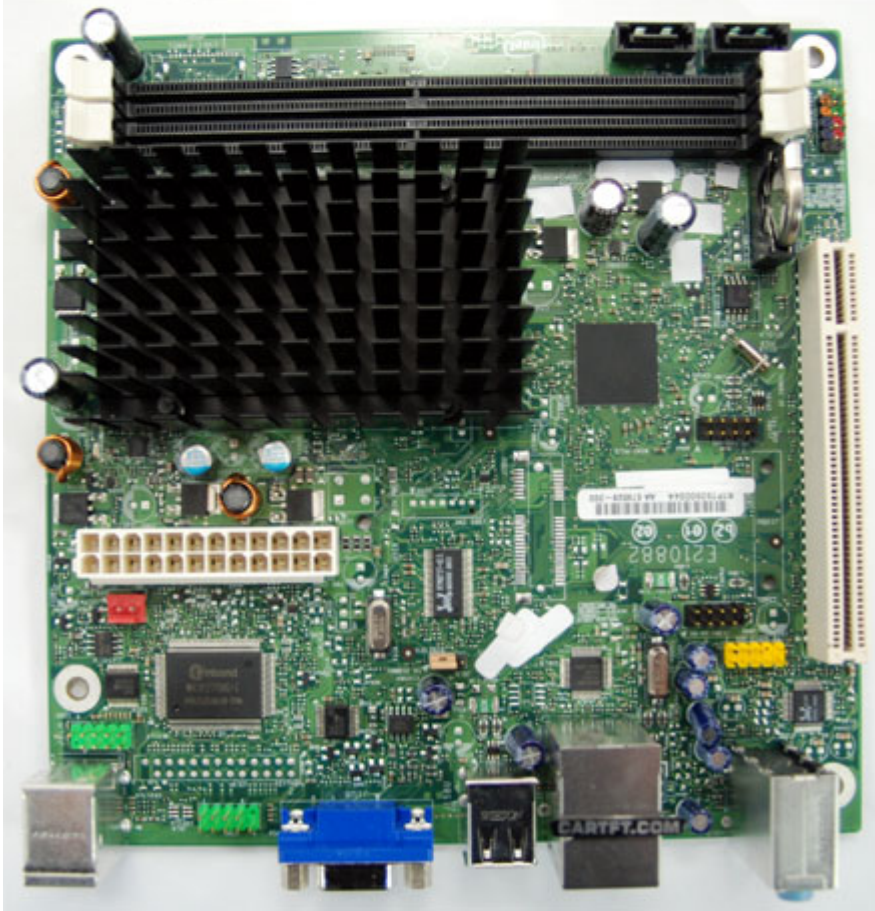

64.95 EUR
incl. 19% VAT, plus shipping

Support: [Review \[DE\]](#) | [Review \[EN\]](#)

Specifications

CPU	Intel Atom D410 1x1.66Ghz	RAM	2x DDR-II 667/800
Graphic	Intel GMA 3150	Audio	Realtek HD Codec
Formfactor	ITX (17x17cm)	Base	Intel ITX

Interface

USB	8x USB 2.0	LAN	1x 10/100
Firewire	--	Parallel	--
IDE/SATA	2x SATA	Serial	2x

Features

TV-Out		Passive cooling	■
PCI	■	PCI-Express	
Mini-PCI		PCMCIA	
IDE		SATA	■
DVI		CPU changeable	
800x480 Resolution		Compact Flash	

The D410PT as well as the D510MO offer passive cooling and hide on the one hand a -single Core Atom processor (D410) and on the other hand a Dual Core Atom processor (D510 – also used in numerous new netbooks) of the newest generation.

possibilities up their sleeve, with minimum effort they offer variable fields of application.

Name	D410PT
Form Factor	Mini-ITX Mainboard
CPU	Intel Atom D410 @ 1x 1.66GHz (Silverthorne 45nm)
Chipset	Intel NM10 Express
L2 Cache	512kb
Graphics	Intel GMA 3150
Memory	2x DDR2 667/800 RAM (bis zu 4GB)
Power	24 Pin ATX
Connectors (rear)	<ul style="list-style-type: none"> - 1x PS/2 - 1x D-SUB15 (VGA) - 4x USB 2.0 - 1x LAN 10/100 MBit - 3x Sound (Line Out, Line In, Microphone)
Audio	Realtek High Definition Audio
Connectors (internal)	<ul style="list-style-type: none"> - PCI - Audio - 4x USB - 2x SATA - 2x RS232
Included	<ul style="list-style-type: none"> - D410PT Mainboard (with 1x 1.66Ghz Atom CPU) - I/O ATX rear plate - 2x SATA cable - Quickstart-Guide - Drivers CD