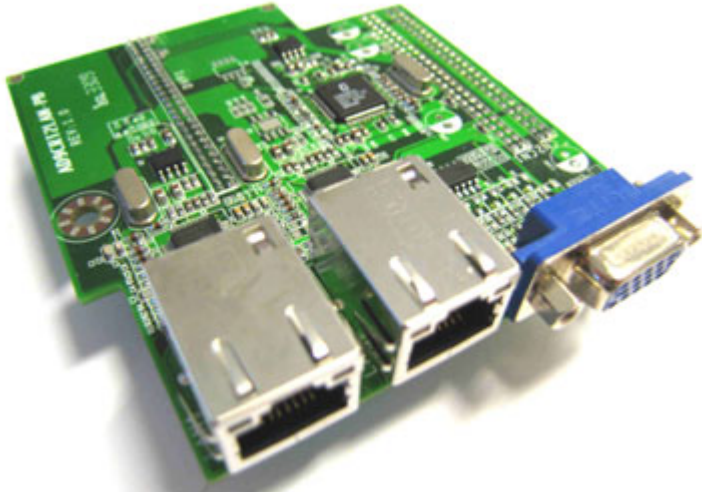

54.95 EUR

incl. 19% VAT, plus [shipping](#)

- JAD9CRT2LAN

Support:  [Specifications \[EN\]](#)

Adapter-Board for Jetway NF92-270-LF Mini-ITX Board with AD-Connector :
- 2x LAN + 1x DSUB-15 VGA

* On board Dual Realtek RTL8111DL Gigabit LAN for 2nd/3rd LAN

* On board Chronitel CH7317A Chipset for 2nd VGA output